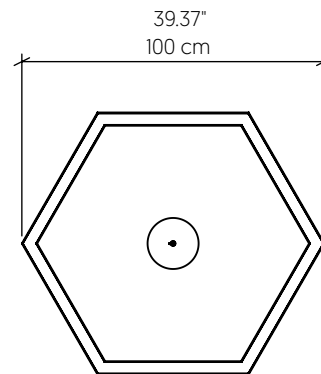

Technical Drawing