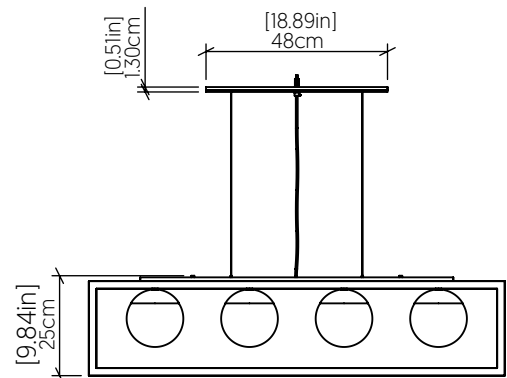

Specifier: _____ Date: _____

Project name: _____

Project location: _____

1456 [E-26]

Name: Cubic Accord Pendant 1456
Collection: Cubic
Application: Pendant
Construction: Natural Wood Veneer, MDF and Raw Cotton Shade

Specifications

Light Source: 4x 25w 120V-240V E26 [medium base]
Lamps not included
Color Temperature: Lamp Dependent
Dimming Option: Lamp Dependent
CRI: Lamp Dependent
Delivered Lumens: Lamp Dependent
Total Power: Lamp Dependent
Input Voltage: 120V-240V
Input Frequency: 60 Hz
Canopy Dimension: H1.3xL48xW14cm / H0.51xL18.89xW5.51"10'
Height Adjustment Limit: 2.9kg / 6.93lbs
Weight:

Fixture Image

Technical Drawing

Photometric Graph

Standards