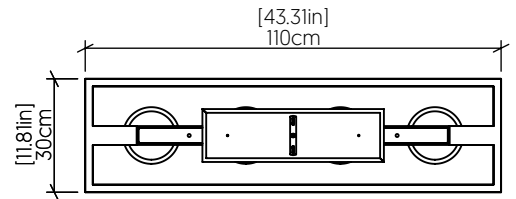

1456 [E-26]

Name: Cubic Accord Pendant 1456
 Collection: Cubic
 Application: Pendant
 Construction: Natural Wood Veneer, MDF and Raw Cotton Shade

Specifications

Light Source: 4x 25w 120V-240V E26 [medium base]
 Lamps not included
 Color Temperature: Lamp Dependent
 Dimming Option: Lamp Dependent
 CRI: Lamp Dependent
 Delivered Lumens: Lamp Dependent
 Total Power: Lamp Dependent
 Input Voltage: 120V-240V
 Input Frequency: 60 Hz
 Canopy Dimension: H1.3xL48xW14cm
 Height Adjustment Limit: H0.51xL18.89xW5.51"10"
 Weight: 2.9kg / 6.93lbs
 Lamp Type: E26- A15 [1.9" diameter]

Fixture Image

Technical Drawing

Photometric Graph

Standards