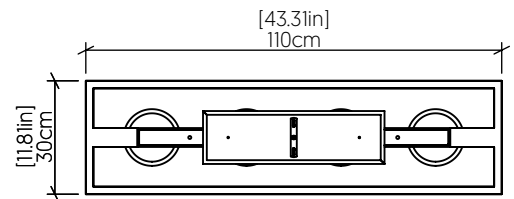

Specifier: _____ Date: _____

Project name: _____

Project location: _____

1456 [E-26]

Name: Cubic Accord Pendant 1456
Collection: Cubic
Application: Pendant
Construction: Natural Wood Veneer, MDF and Raw Cotton Shade

Specifications

Light Source: 4x 25w 120V-240V E26 [medium base]
Lamps not included
Color Temperature: Lamp Dependent
Dimming Option: Lamp Dependent
CRI: Lamp Dependent
Delivered Lumens: Lamp Dependent
Total Power: Lamp Dependent
Input Voltage: 120V-240V
Input Frequency: 60 Hz
Canopy Dimension: H1.3xL48xW14cm / H0.51xL18.89xW5.51"10'
Height Adjustment Limit: 2.9kg / 6.93lbs
Weight:

Fixture Image

Technical Drawing

Photometric Graph

Standards