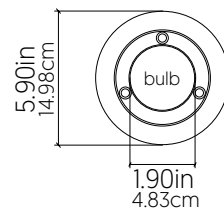

1456 [E-26]

Name: Cubic Accord Pendant 1456
 Collection: Cubic
 Application: Pendant
 Construction: Natural Wood Veneer, MDF and Raw Cotton Shade

Specifications

Light Source: 4x 25w 120V-240V E26 [medium base]
 Lamps not included
 Color Temperature: Lamp Dependent
 Dimming Option: Lamp Dependent
 CRI: Lamp Dependent
 Delivered Lumens: Lamp Dependent
 Total Power: Lamp Dependent
 Input Voltage: 120V-240V
 Input Frequency: 60 Hz
 Canopy Dimension: H1.3xL48xW14cm
 Height Adjustment Limit: H0.51xL18.89xW5.51"10"
 Weight: 2.9kg / 6.93lbs
 Lamp Type: E26- A15 [1.9" diameter]

Fixture Image

Technical Drawing

Photometric Graph

Standards