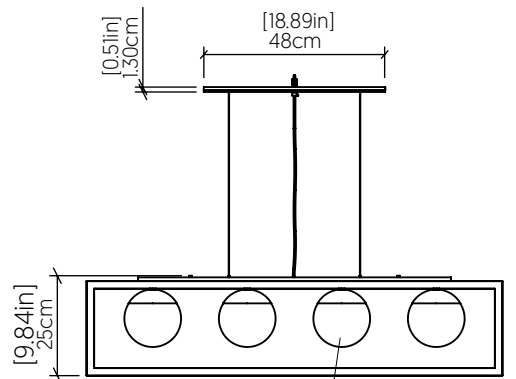

1456 [E-26]

Name: Cubic Accord Pendant 1456
 Collection: Cubic
 Application: Pendant
 Construction: Natural Wood Veneer, MDF and Raw Cotton Shade

Specifications

Light Source: 4x 25w 120V-240V E26 [medium base]
 Lamps not included
 Color Temperature: Lamp Dependent
 Dimming Option: Lamp Dependent
 CRI: Lamp Dependent
 Delivered Lumens: Lamp Dependent
 Total Power: Lamp Dependent
 Input Voltage: 120V-240V
 Input Frequency: 60 Hz
 Canopy Dimension: H1.3xL48xW14cm
 Height Adjustment Limit: H0.51xL18.89xW5.51"10"
 Weight: 2.9kg / 6.93lbs
 Lamp Type: E26- A15 [1.9" diameter]

Fixture Image

Technical Drawing

Photometric Graph

Standards