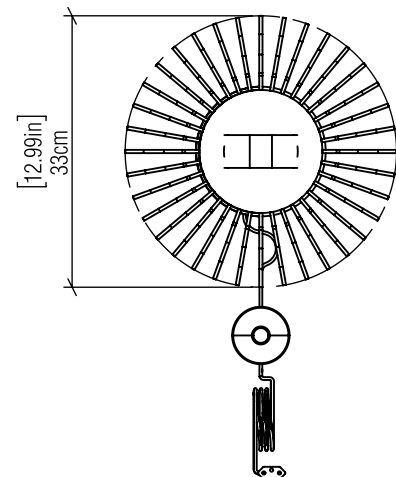

3035 [E-26]

Name: Floor Lamp Accord Stecche Di Legno 3035
 Collection: Stecche Di Legno
 Application: Floor Lamp
 Construction: Natural Wood Veneer, MDF and Cotton Shade

Specifications

Light Source: 1X 25W 120v-240v E26 (medium base)
 Light Bulbs not Included
 Color Temperature: Lamp dependent
 CRI: Lamp dependent
 Delivered Lumens: Lamp dependent
 Total Power: Lamp dependent
 Input Voltage: 120V - 240V
 Input Frequency: 60 Hz
 Canopy Dimension: N/A
 Height Adjustment Limit: N/A
 Weight: 3.37kg/7.43lbs

Fixture Image

Technical Drawing

Photometric Graph

Standards