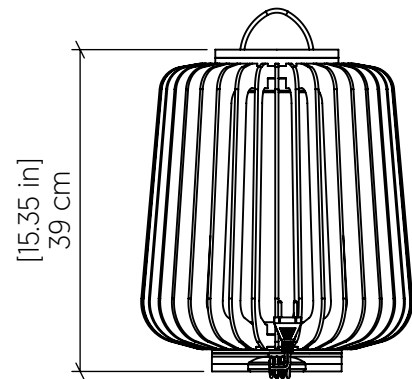

3035 [E-26]

Name: Floor Lamp Accord Stecche Di Legno 3035
 Collection: Stecche Di Legno
 Application: Floor Lamp
 Construction: Natural Wood Veneer, MDF and Cotton Shade

Specifications

Light Source: 1X 25W 120v-240v E26 (medium base)
 Light Bulbs not Included
 Color Temperature: Lamp dependent
 CRI: Lamp dependent
 Delivered Lumens: Lamp dependent
 Total Power: Lamp dependent
 Input Voltage: 120V - 240V
 Input Frequency: 60 Hz
 Canopy Dimension: N/A
 Height Adjustment Limit: N/A
 Weight: 3.37kg/7.43lbs

Fixture Image

Technical Drawing

Photometric Graph

Standards