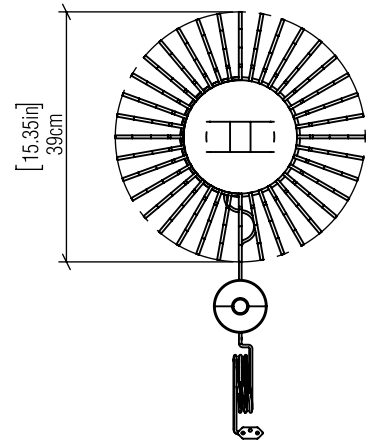

3037 [E-26]

Name: Floor Lamp Accord Stecche Di Legno 3037
 Collection: Stecche Di Legno
 Application: Floor Lamp
 Construction: Natural Wood Veneer, MDF

Specifications

Light Source: 1X 25W 120v-240v E26 (medium base)
 Light Bulbs not Included
 Color Temperature: Lamp dependent
 CRI: Lamp dependent
 Delivered Lumens: Lamp dependent
 Total Power: Lamp dependent
 Input Voltage: 120V - 240V
 Input Frequency: 60 Hz
 Canopy Dimension: N/A
 Height Adjustment Limit: N/A
 Weight: N/A

Fixture Image

Technical Drawing

Photometric Graph

Standards