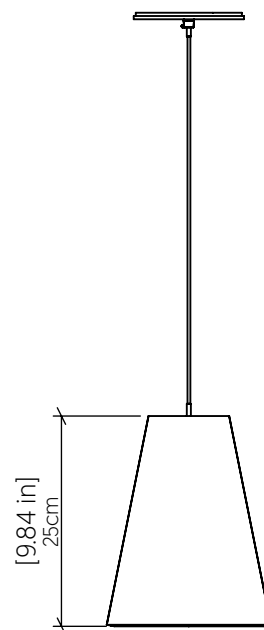

1130 [E-26]

Name: Conical Accord Pendant 1130
 Collection: Conical
 Application: Pendant
 Construction: Natural Wood Veneer, MDF and Acrylic

Specifications

Light Source: 1X 25W 120V-240V E26 [medium base]
 Driver Location: N/A
 Color Temperature: Lamp Dependent
 Dimming Option: Lamp Dependent
 CRI: Lamp Dependent
 Delivered Lumens: Lamp Dependent
 Total Power: Lamp Dependent
 Input Voltage: 120V-240V
 Input Frequency: 60 Hz
 Canopy Dimension: H0.8cm Ø13,5cm / H0.31" Ø5.31"
 Height Adjustment Limit: 10'
 Weight: 1.12kg/2.47lbs

Fixture Image

Technical Drawing

Photometric Graph

Standards