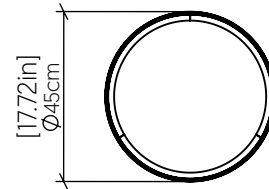

1145 [E-26]

Name: Conical Accord Pendant 1145
 Collection: Conical
 Application: Pendant
 Construction: Natural Wood Veneer, MDF and Acrylic

Specifications

Light Source: 3X 25W 120V-240V E26 [medium base]
 Driver Location: N/A
 Color Temperature: Lamp Dependent
 Dimming Option: Lamp Dependent
 CRI: Lamp Dependent
 Delivered Lumens: Lamp Dependent
 Total Power: Lamp Dependent
 Input Voltage: 120V-240V
 Input Frequency: 60 Hz
 Canopy Dimension: H0.8cm Ø13,5cm / H0.31" Ø5.31"
 Height Adjustment Limit: 10'
 Weight: 3.19kg/7.03lbs

Fixture Image

Technical Drawing

Photometric Graph

Standards