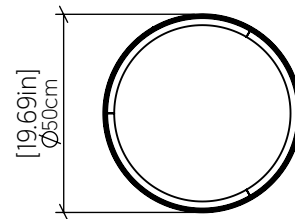

1146 [E-26]

Name: Conical Accord Pendant 1146
 Collection: Conical
 Application: Pendant
 Construction: Natural Wood Veneer, MDF and Acrylic

Fixture Image

Specifications

Light Source: 3X 25W 120V-240V E26 [medium base]
 Driver Location: N/A
 Color Temperature: Lamp Dependent
 Dimming Option: Lamp Dependent
 CRI: Lamp Dependent
 Delivered Lumens: Lamp Dependent
 Total Power: Lamp Dependent
 Input Voltage: 120V-240V
 Input Frequency: 60 Hz
 Canopy Dimension: H0.8cm Ø13,5cm / H0.31" Ø5.31"
 Height Adjustment Limit: 10'
 Weight: 5.13kg/11.31lbs

Technical Drawing

Photometric Graph

Standards