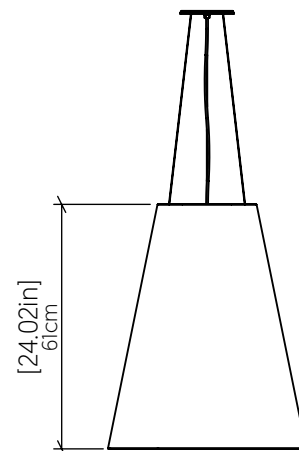

1146 [E-26]

Name: Conical Accord Pendant 1146
 Collection: Conical
 Application: Pendant
 Construction: Natural Wood Veneer, MDF and Acrylic

Fixture Image

Specifications

Light Source: 3X 25W 120V-240V E26 [medium base]
 Driver Location: N/A
 Color Temperature: Lamp Dependent
 Dimming Option: Lamp Dependent
 CRI: Lamp Dependent
 Delivered Lumens: Lamp Dependent
 Total Power: Lamp Dependent
 Input Voltage: 120V-240V
 Input Frequency: 60 Hz
 Canopy Dimension: H0.8cm Ø13,5cm / H0.31" Ø5.31"
 Height Adjustment Limit: 10'
 Weight: 5.13kg/11.31lbs

Technical Drawing

Photometric Graph

Standards