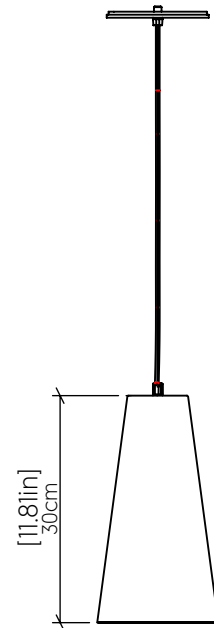

1233 [E-26]

Name: Conical Accord Pendant 1233
 Collection: Conical
 Application: Pendant
 Construction: Natural Wood Veneer, MDF

Fixture Image

Specifications

Light Source: 1X 25W 120V-240V E26 [medium base]
 Driver Location: N/A
 Color Temperature: Lamp Dependent
 Dimming Option: Lamp Dependent
 CRI: Lamp Dependent
 Delivered Lumens: Lamp Dependent
 Total Power: Lamp Dependent
 Input Voltage: 120V-240V
 Input Frequency: 60 Hz
 Canopy Dimension: H0.8cm Ø13,5cm / H0.31" Ø5.31"
 Height Adjustment Limit: 10'
 Weight: 0.99kg/2.18lbs

Technical Drawing

Photometric Graph

Standards