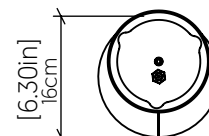

Technical Drawing