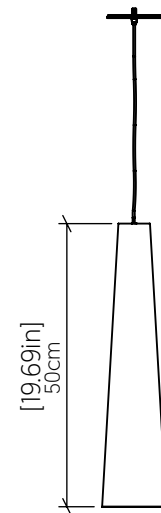

Technical Drawing