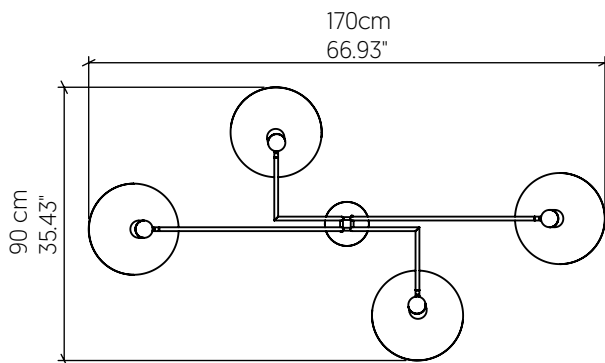

Technical Drawing