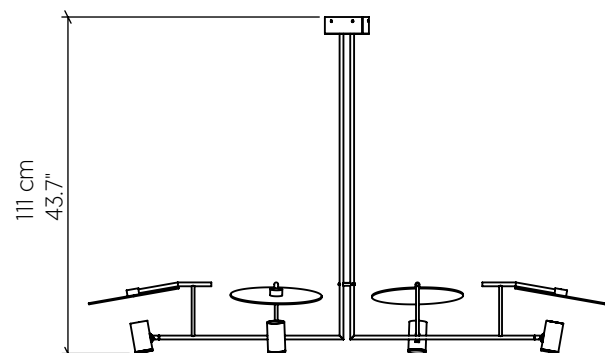

Technical Drawing