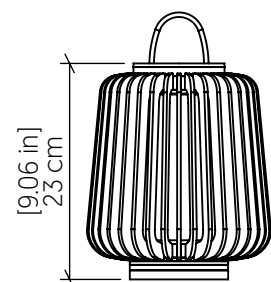

7059 [E-26]

Name: Table Accord Stecche Di Legno 7059
 Collection: Stecche Di Legno
 Application: Table Lamp
 Construction: Natural Wood Veneer, MDF, Leather and Cotton Shade

Specifications

Light Source: 1X 25W 120v-277v E26 [medium base]
 Light Bulbs not Included
 Color Temperature: Lamp dependent
 CRI: Lamp dependent
 Delivered Lumens: Lamp dependent
 Total Power: Lamp dependent
 Input Voltage: 110V - 277V
 Input Frequency: 60 Hz
 Canopy Dimension: N/A
 Height Adjustment Limit: N/A
 Weight: 1.35kg/2.98lbs

Fixture Image

Technical Drawing

Photometric Graph

Standards

Item code

Finish Option ^①

01 Example: 141.02

141	.	02
-----	---	----