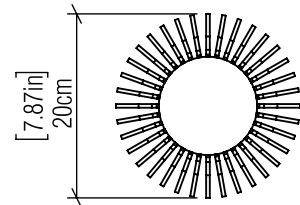

7059 [E-26]

Name: Table Accord Stecche Di Legno 7059
 Collection: Stecche Di Legno
 Application: Table Lamp
 Construction: Natural Wood Veneer, MDF, Leather and Cotton Shade

Specifications

Light Source: 1X 25W 120v-277v E26 [medium base]
 Light Bulbs not Included
 Color Temperature: Lamp dependent
 CRI: Lamp dependent
 Delivered Lumens: Lamp dependent
 Total Power: Lamp dependent
 Input Voltage: 110V - 277V
 Input Frequency: 60 Hz
 Canopy Dimension: N/A
 Height Adjustment Limit: N/A
 Weight: 1.35kg/2.98lbs

Fixture Image

Technical Drawing

Photometric Graph

Standards

Item code

Finish Option ^①

01 Example: 141.02

141	.	02
-----	---	----