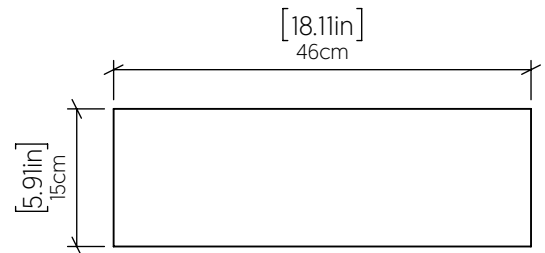

Specifier: _____ Date: _____

Project name: _____

Project location: _____

4013 [E-26]

Name: Clean Accord Wall Lamp 4013
Collection: Clean
Application: Wall Lamp
Construction: Natural Wood Venner, MDF and Acrylic

Specifications

Light Source: 2X 25W 120V-240V E26 [medium base]
Light Bulbs not Included
Color Temperature: Lamp dependent
CRI: Lamp dependent
Luminous Flux: Lamp dependent
Delivered Lumens: Lamp dependent
Total Power: Lamp dependent
Input Voltage: 120V-240V
Input Frequency: 60 Hz
Canopy Dimension: N/A
Weight: 1.21kg/2.67lbs

Fixture Image

Technical Drawing

Photometric Graph

Standards