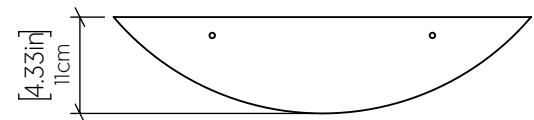

Specifier: _____ Date: _____

Project name: _____

Project location: _____

4013 [E-26]

Name: Clean Accord Wall Lamp 4013
Collection: Clean
Application: Wall Lamp
Construction: Natural Wood Venner, MDF and Acrylic

Specifications

Light Source: 2X 25W 120V-240V E26 [medium base]
Light Bulbs not Included
Color Temperature: Lamp dependent
CRI: Lamp dependent
Luminous Flux: Lamp dependent
Delivered Lumens: Lamp dependent
Total Power: Lamp dependent
Input Voltage: 120V-240V
Input Frequency: 60 Hz
Canopy Dimension: N/A
Weight: 1.21kg/2.67lbs

Fixture Image

Technical Drawing

Photometric Graph

Standards