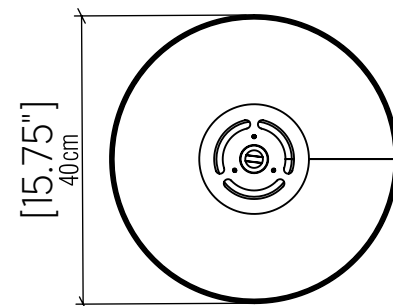

1474 [E-26]

Name: Conical Accord Pendant 1474
Collection: Conical
Application: Pendant
Construction: Natural Wood Veneer, MDF and Acrylic

Specifications

Light Source: 1X 25W 120v-277v E26 [medium base]
Driver Location: N/A
Color Temperature: Lamp Dependent
Dimming Option: Lamp Dependent
CRI: Lamp Dependent
Delivered Lumens: Lamp Dependent
Total Power: Lamp Dependent
Input Voltage: 110V/277V
Input Frequency: 60 Hz
Canopy Dimension: H0.8cm Ø13,5cm / H0.31" Ø5.31"
Height Adjustment Limit: 10'
Weight:

Fixture Image

Technical Drawing

Photometric Graph

Standards