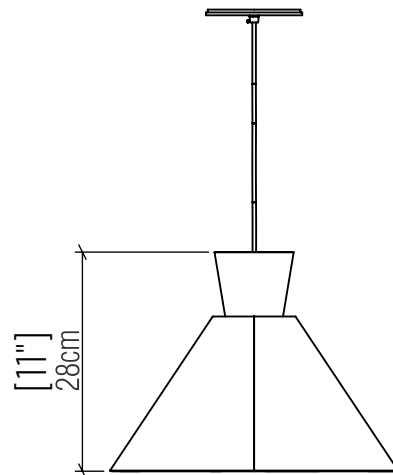

1474 [E-26]

Name: Conical Accord Pendant 1474
Collection: Conical
Application: Pendant
Construction: Natural Wood Veneer, MDF and Acrylic

Specifications

Light Source: 1X 25W 120v-277v E26 [medium base]
Driver Location: N/A
Color Temperature: Lamp Dependent
Dimming Option: Lamp Dependent
CRI: Lamp Dependent
Delivered Lumens: Lamp Dependent
Total Power: Lamp Dependent
Input Voltage: 110V/277V
Input Frequency: 60 Hz
Canopy Dimension: H0.8cm Ø13,5cm / H0.31" Ø5.31"
Height Adjustment Limit: 10'
Weight:

Fixture Image

Technical Drawing

Photometric Graph

Standards