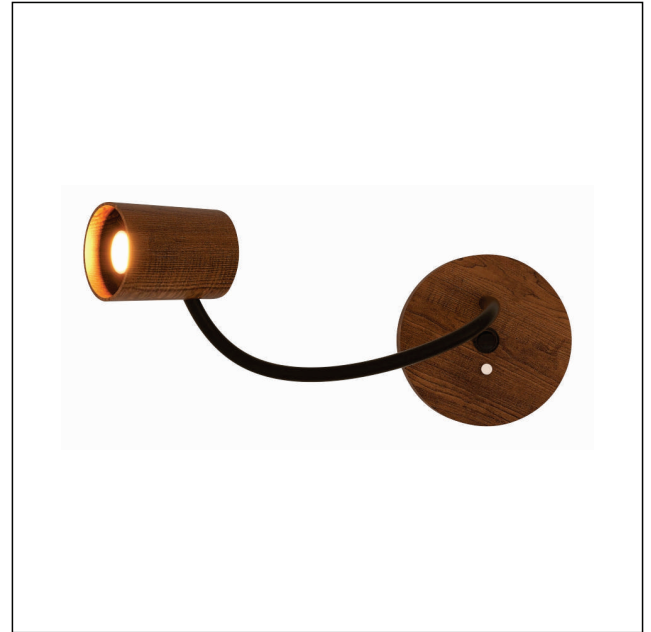

4198 [GU10]

Name: Clean Accord Wall Lamp 4198
Collection: Clean
Application: Wall Lamp
Construction: Natural Wood Venner, MDF

Specifications

Light Source: 1x GU10 6W 120v-277v
Light Bulbs not Included
Color Temperature: Lamp dependent
CRI: Lamp dependent
Delivered Lumens: Lamp dependent
Total Power: Lamp dependent
Input Voltage: 100V-277V
Input Frequency: 60 Hz
Canopy Dimension: N/A
Weight:

Fixture Image

Technical Drawing