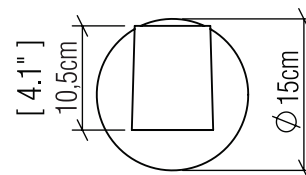

4198 [GU10]

Name: Clean Accord Wall Lamp 4198
Collection: Clean
Application: Wall Lamp
Construction: Natural Wood Venner, MDF

Specifications

Light Source: 1x GU10 6W 120v-277v
Light Bulbs not Included
Color Temperature: Lamp dependent
CRI: Lamp dependent
Delivered Lumens: Lamp dependent
Total Power: Lamp dependent
Input Voltage: 100V-277V
Input Frequency: 60 Hz
Canopy Dimension: N/A
Weight:

Fixture Image

Technical Drawing

Photometric Graph

Standards