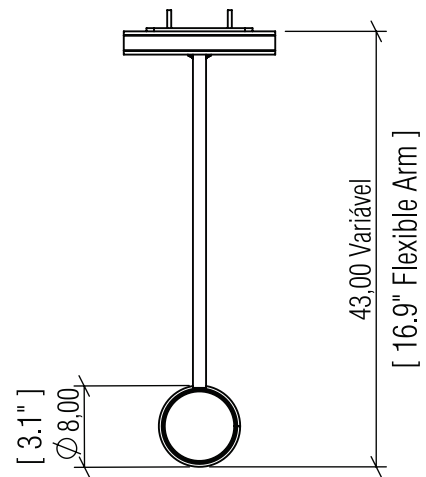

4198 [GU10]

Name: Clean Accord Wall Lamp 4198
 Collection: Clean
 Application: Wall Lamp
 Construction: Natural Wood Venner, MDF

Specifications

Light Source: 1x GU10 6W 120v-277v
 Light Bulbs not Included
 Color Temperature: Lamp dependent
 CRI: Lamp dependent
 Delivered Lumens: Lamp dependent
 Total Power: Lamp dependent
 Input Voltage: 100V-277V
 Input Frequency: 60 Hz
 Canopy Dimension: N/A
 Weight:

Fixture Image

Technical Drawing

Photometric Graph

Standards