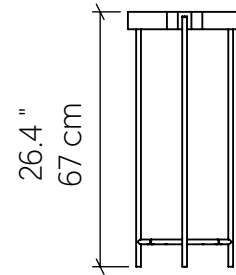

Technical Drawing