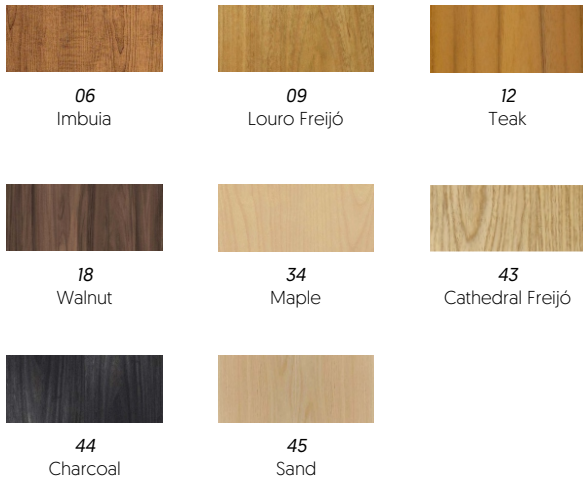

## F1011

Name: Flow Coffee Table F1011  
 Collection: Flow  
 Application: Coffee Table  
 Construction: Natural Wood Veneer, MDF

## Fixture Image

## Specifications

Style: Modern Contemporary  
 Design Year: 2023  
 Metal Finish: .39 - Lead Grey  
 Maximum Supported Weight: \_\_\_\_\_ Kg  
 Table Weight: \_\_\_\_\_ Kg

## Finishing Options