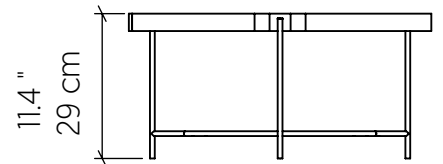

Technical Drawing