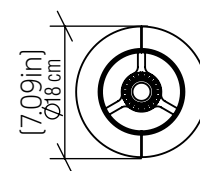

Technical Drawing