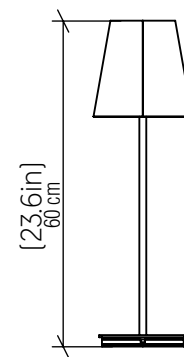

Technical Drawing