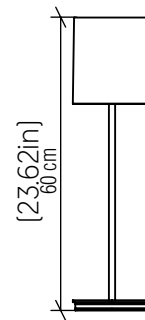

Technical Drawing