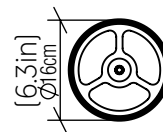

Technical Drawing