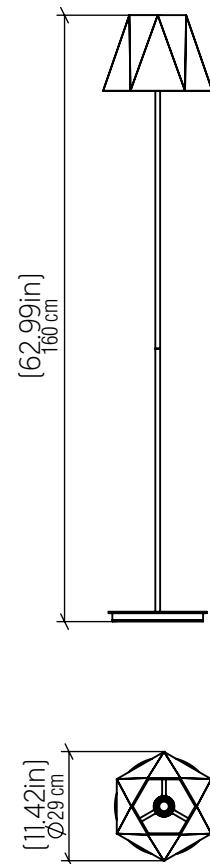

## 3055 [E-26]

Name: Cubic Accord Floor Lamp 3055  
 Collection: Facet  
 Application: Floor Lamp  
 Construction: Natural Wood Veneer, MDF  
 Carbon Steel

### Specifications

Light Source: 1X 25W 120V-240V E26 (medium base)  
 Light Bulbs not Included  
 Color Temperature: Lamp dependent  
 CRI: Lamp dependent  
 Delivered Lumens: Lamp dependent  
 Total Power: Lamp dependent  
 Input Voltage: 120V - 240V  
 Input Frequency: 60 Hz  
 Canopy Dimension: N/A  
 Weight: N/A

### Fixture Image

### Technical Drawing