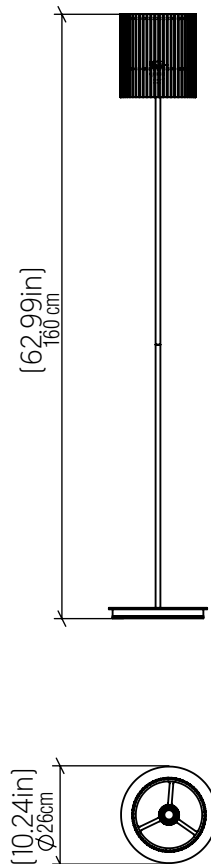

## 3059 [E-26]

Name: Cubic Accord Floor Lamp 3059  
 Collection: Living Hinges  
 Application: Floor Lamp  
 Construction: Natural Wood Veneer, MDF  
 Carbon Steel

### Specifications

Light Source: 1X 25W 120V-240V E26 (medium base)  
 Light Bulbs not Included  
 Color Temperature: Lamp dependent  
 CRI: Lamp dependent  
 Delivered Lumens: Lamp dependent  
 Total Power: Lamp dependent  
 Input Voltage: 120V - 240V  
 Input Frequency: 60 Hz  
 Canopy Dimension: N/A  
 Weight: N/A

### Fixture Image

### Technical Drawing