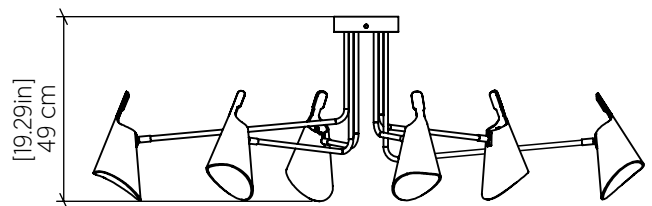

5104(E-26)

Name: Balance Accord Ceiling 5104
Collection: Balance
Application: Ceiling
Construction: Natural Wood Venner, MDF and Carbon Steel

Specifications

Light Source: 6x E26 25W 120v-240v
Driver Location: N/A
Color Temperature: Lamp Dependent
Dimming Option: Lamp Dependent
CRI: Lamp Dependent
Delivered Lumens: Lamp Dependent
Total Power: Lamp Dependent
Input Voltage: 120V - 240V
Input Frequency: 60 Hz
Canopy Dimension: H4cm Ø18cm / H1.57" Ø7.08"
Height Adjustment Limit: N/A
Weight: N/A

Fixture Image

Technical Drawing

Photometric Graph

Standards