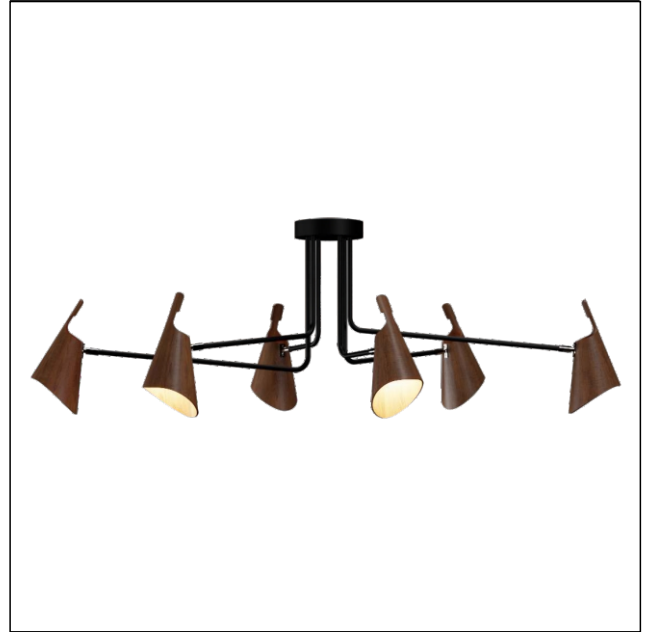

5104(E-26)

Name: Balance Accord Ceiling 5104
Collection: Balance
Application: Ceiling
Construction: Natural Wood Venner, MDF and Carbon Steel

Specifications

Light Source: 6x E26 25W 120v-240v
Driver Location: N/A
Color Temperature: Lamp Dependent
Dimming Option: Lamp Dependent
CRI: Lamp Dependent
Delivered Lumens: Lamp Dependent
Total Power: Lamp Dependent
Input Voltage: 120V - 240V
Input Frequency: 60 Hz
Canopy Dimension: H4cm Ø18cm / H1.57" Ø7.08"
Height Adjustment Limit: N/A
Weight: N/A

Fixture Image

Technical Drawing