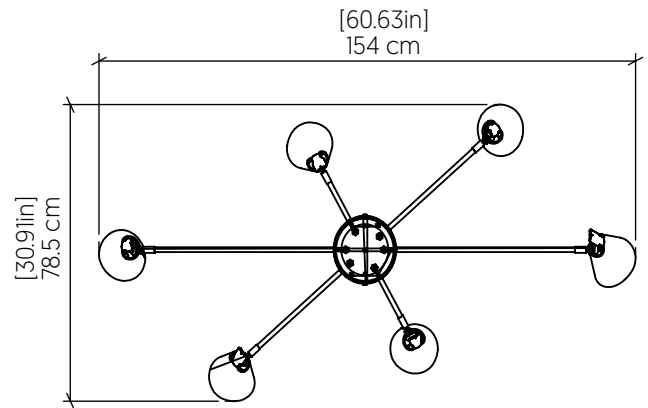

5104(E-26)

Name: Balance Accord Ceiling 5104
 Collection: Balance
 Application: Ceiling
 Construction: Natural Wood Venner, MDF and Carbon Steel

Specifications

Light Source: 6x E26 25W 120v-240v
 Driver Location: N/A
 Color Temperature: Lamp Dependent
 Dimming Option: Lamp Dependent
 CRI: Lamp Dependent
 Delivered Lumens: Lamp Dependent
 Total Power: Lamp Dependent
 Input Voltage: 120V - 240V
 Input Frequency: 60 Hz
 Canopy Dimension: H4cm Ø18cm / H1.57" Ø7.08"
 Height Adjustment Limit: N/A
 Weight: N/A

Fixture Image

Technical Drawing

Photometric Graph

Standards