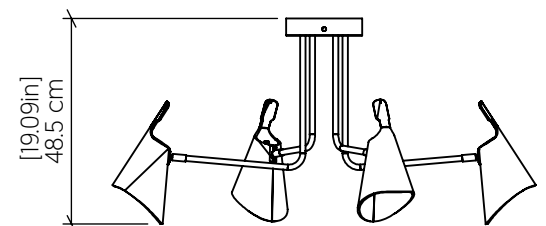

5105[E-26]

Name: Balance Accord Ceiling 5105
Collection: Balance
Application: Ceiling
Construction: Natural Wood Venner, MDF and Carbon Steel

Specifications

Light Source: 4x E26 25W 120v-250v
Driver Location: N/A
Color Temperature: Lamp Dependent
Dimming Option: Lamp Dependent
CRI: Lamp Dependent
Delivered Lumens: Lamp Dependent
Total Power: Lamp Dependent
Input Voltage: 120V - 240V
Input Frequency: 60 Hz
Canopy Dimension: H4cm Ø18cm / H1.57" Ø7.08"
Height Adjustment Limit: N/A
Weight: N/A

Fixture Image

Technical Drawing

Photometric Graph

Standards