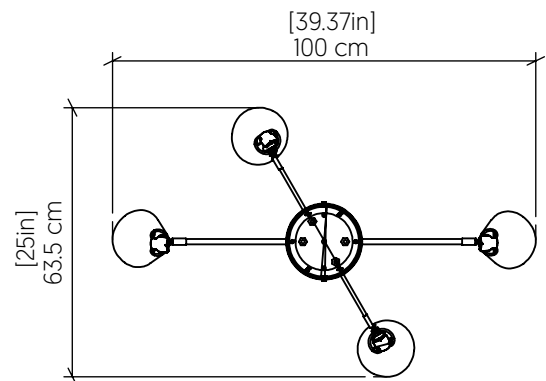

# 5105[E-26]

Name: Balance Accord Ceiling 5105  
 Collection: Balance  
 Application: Ceiling  
 Construction: Natural Wood Venner, MDF and Carbon Steel

## Specifications

Light Source: 4x E26 25W 120v-250v  
 Driver Location: N/A  
 Color Temperature: Lamp Dependent  
 Dimming Option: Lamp Dependent  
 CRI: Lamp Dependent  
 Delivered Lumens: Lamp Dependent  
 Total Power: Lamp Dependent  
 Input Voltage: 120V - 240V  
 Input Frequency: 60 Hz  
 Canopy Dimension: H4cm Ø18cm / H1.57" Ø7.08"  
 Height Adjustment Limit: N/A  
 Weight: N/A

## Technical Drawing