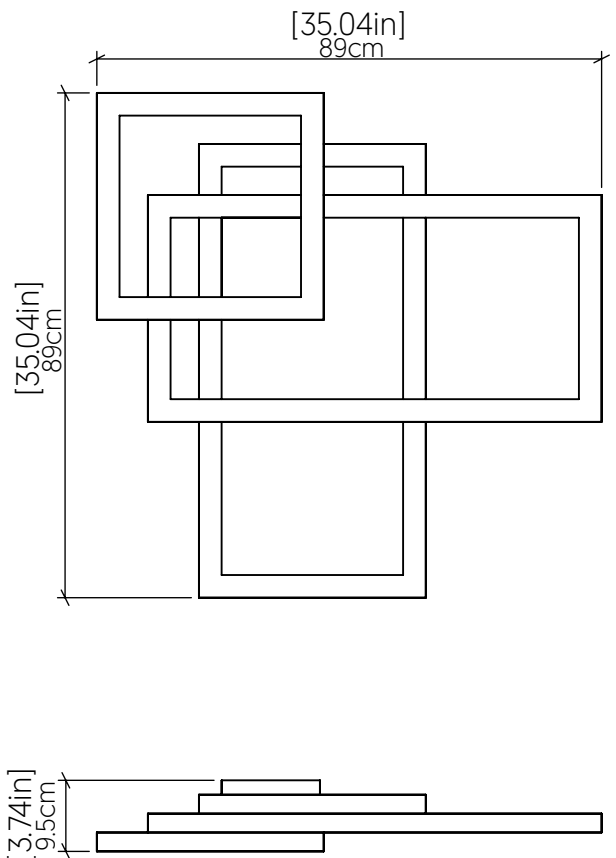

## 5082LED [LED]

Name: Frame Accord Ceiling Mounted 5082 LED  
 Collection: Frame  
 Application: Ceiling  
 Construction: Natural Wood Venner, MDF and Acrylic

### Specifications

Light Source:	Integrated LED Module
Driver Location	Inside the luminaire
Color Temperature:	3000K, 3500K and 4000K
Dimming Option:	0-10V, ELV/TRIAC
CRI:	90
Delivered Lumens:	4992 lm
Total Power:	53.8 W
Input Voltage:	120V - 277V
Input Frequency:	60 Hz
Canopy Dimension	N/A
Height Adjustment Limit:	N/A
Weight:	N/A

### Fixture Image

### Technical Drawing