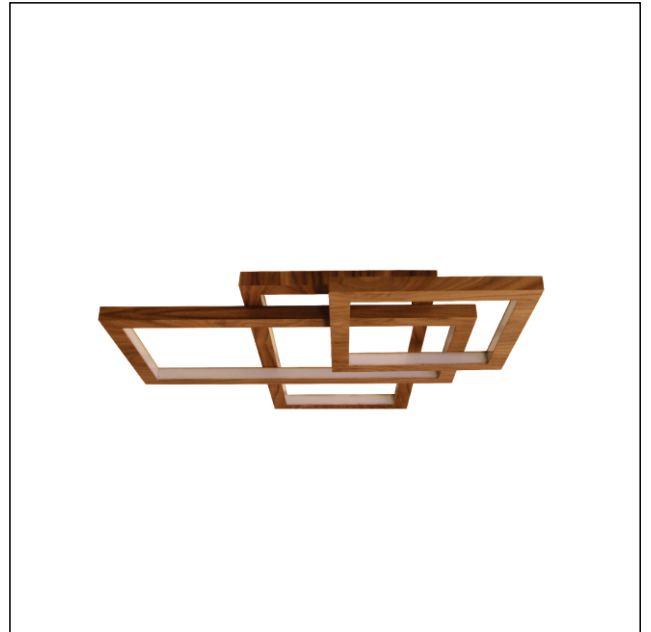

5082LED [LED]

Name: Frame Accord Ceiling Mounted 5082 LED
Collection: Frame
Application: Ceiling
Construction: Natural Wood Venner, MDF and Acrylic

Specifications

Light Source:	Integrated LED Module
Driver Location	Inside the luminaire
Color Temperature:	3000K, 3500K and 4000K
Dimming Option:	0-10V, ELV/TRIAC
CRI:	90
Delivered Lumens:	4992 lm
Total Power:	53.8 W
Input Voltage:	120V - 277V
Input Frequency:	60 Hz
Canopy Dimension	N/A
Height Adjustment Limit:	N/A
Weight:	N/A

Fixture Image

Technical Drawing