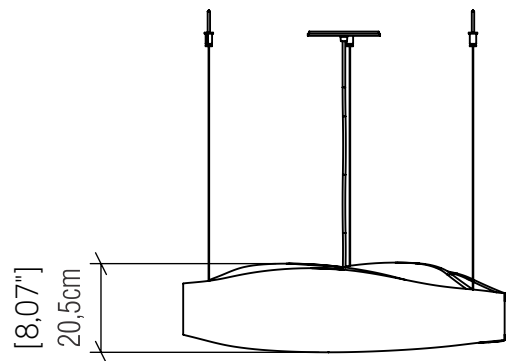

1467LED [LED]

Name: Horizon Accord Pendant 1467LED
Collection: Horizon
Application: Pendant
Construction: Natural Wood Venner, MDF and Acrylic

Specifications

Light Source: Integrated LED Tape
Driver Location: Canopy
Color Temperature: 3000K, 3500K and 4000K
Dimming Option: 0-10V, ELV/TRIAC
CRI: 90
Delivered Lumens: 1540 lm
Total Power: 50 W
Input Voltage: 110V - 277V
Input Frequency: 60 Hz
Canopy Dimension: N/A
Height Adjustment Limit: 10'
Weight: N/A

Fixture Image

Technical Drawing

Photometric Graph

Standards