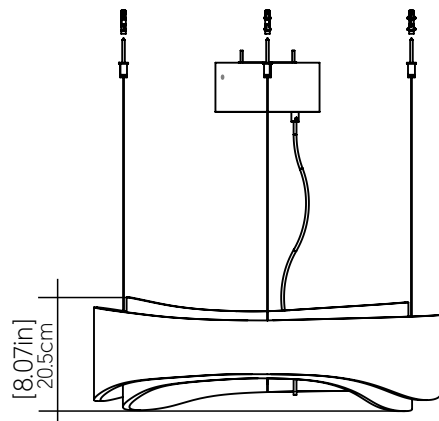

1468LED [LED]

Name: Horizon Accord Pendant 1468LED
Collection: Horizon
Application: Pendant
Construction: Natural Wood Venner, MDF and Acrylic

Specifications

Light Source: Integrated LED Tape
Driver Location: Canopy
Color Temperature: 3000K, 3500K and 4000K
Dimming Option: 0-10V, ELV/TRIAC
CRI: 90
Delivered Lumens: 2058 lm
Total Power: 57 W
Input Voltage: 120V - 277V
Input Frequency: 60 Hz
Canopy Dimension: N/A
Height Adjustment Limit: 10'
Weight: N/A

Fixture Image

Technical Drawing

Photometric Graph

Standards