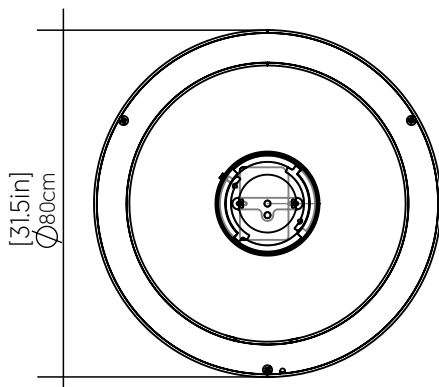

## Specifications

Light Source: Integrated LED Tape  
 Driver Location: Canopy  
 Color Temperature: 3000K, 3500K and 4000K  
 Dimming Option: 0-10V, ELV/TRIAC  
 CRI: 90  
 Delivered Lumens: 2058 lm  
 Total Power: 57 W  
 Input Voltage: 120V - 277V  
 Input Frequency: 60 Hz  
 Canopy Dimension: N/A  
 Height Adjustment Limit: 10'  
 Weight: N/A

## Technical Drawing