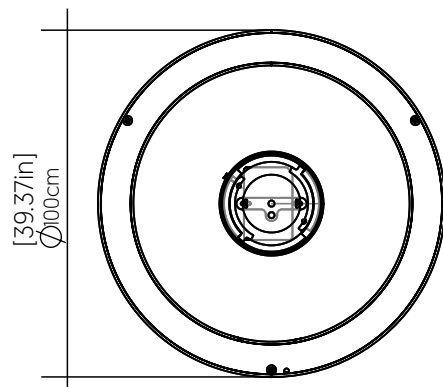

1469LED [LED]

Name: Horizon Accord Pendant 1469LED
 Collection: Horizon
 Application: Pendant
 Construction: Natural Wood Venner, MDF and Acrylic

Specifications

Light Source: Integrated LED Tape
 Driver Location: Canopy
 Color Temperature: 3000K, 3500K and 4000K
 Dimming Option: 0-10V, ELV/TRIAC
 CRI: 90
 Delivered Lumens: 2575 lm
 Total Power: 73 W
 Input Voltage: 120V - 277V
 Input Frequency: 60 Hz
 Canopy Dimension: N/A
 Height Adjustment Limit: 10'
 Weight: N/A

Fixture Image

Technical Drawing

Photometric Graph

Standards