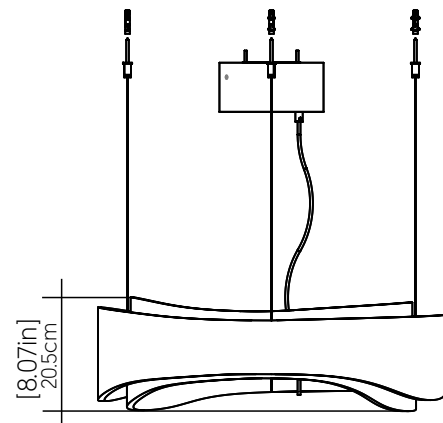

1469LED [LED]

Name: Horizon Accord Pendant 1469LED
 Collection: Horizon
 Application: Pendant
 Construction: Natural Wood Venner, MDF and Acrylic

Specifications

Light Source: Integrated LED Tape
 Driver Location: Canopy
 Color Temperature: 3000K, 3500K and 4000K
 Dimming Option: 0-10V, ELV/TRIAC
 CRI: 90
 Delivered Lumens: 2575 lm
 Total Power: 73 W
 Input Voltage: 120V - 277V
 Input Frequency: 60 Hz
 Canopy Dimension: N/A
 Height Adjustment Limit: 10'
 Weight: N/A

Fixture Image

Technical Drawing

Photometric Graph

Standards