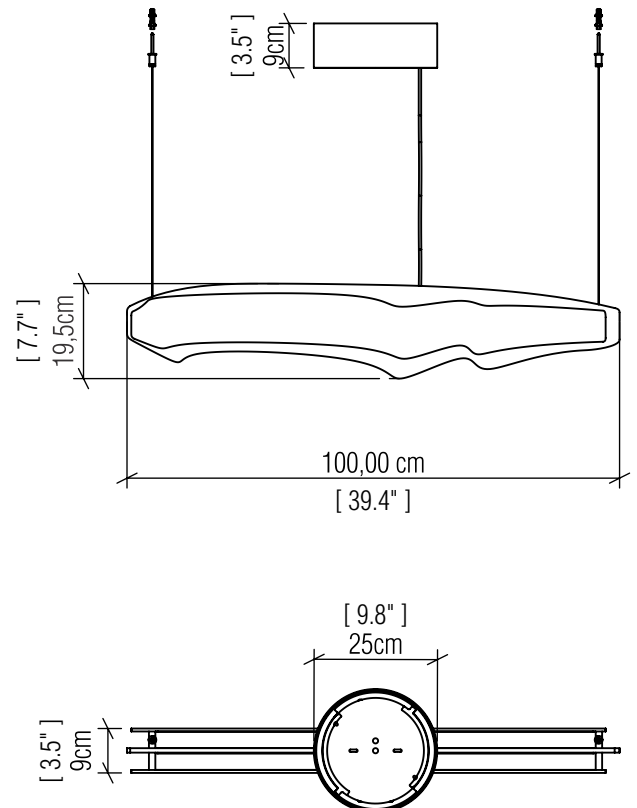

## Specifications

Light Source: Integrated LED Tape  
 Driver Location: Canopy  
 Color Temperature: 3000K, 3500K and 4000K  
 Dimming Option: 0-10V, ELV/TRIAC  
 CRI: 90  
 Delivered Lumens: 2696 lm  
 Total Power: 47 W  
 Input Voltage: 120V - 277V  
 Input Frequency: 60 Hz  
 Canopy Dimension: N/A  
 Height Adjustment Limit: 10'  
 Weight: N/A

## Technical Drawing