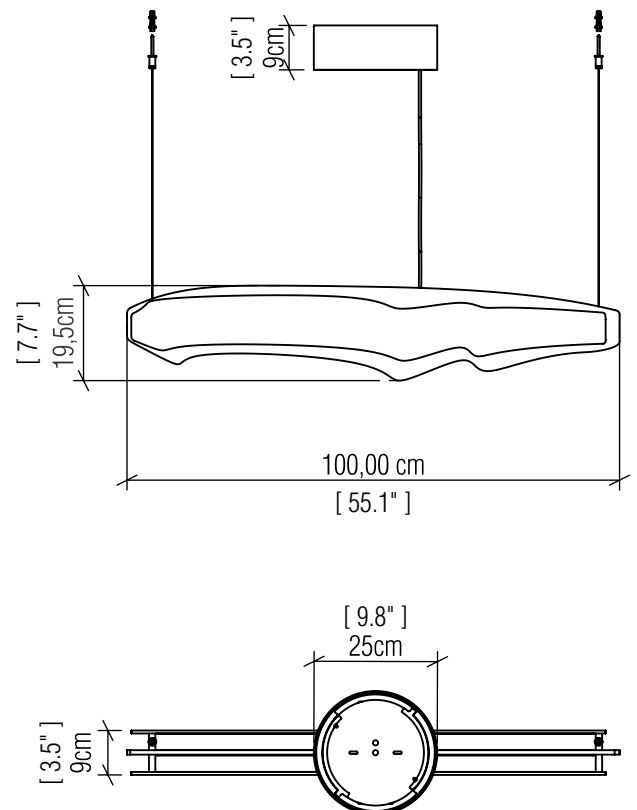

1471LED [LED]

Name: Horizon Accord Pendant 1471LED
 Collection: Horizon
 Application: Pendant
 Construction: Natural Wood Venner, MDF and Acrylic

Specifications

Light Source: Integrated LED Tape
 Driver Location: Canopy
 Color Temperature: 3000K, 3500K and 4000K
 Dimming Option: 0-10V, ELV/TRIAC
 CRI: 90
 Delivered Lumens: 3774 lm
 Total Power: 65 W
 Input Voltage: 120V - 277V
 Input Frequency: 60 Hz
 Canopy Dimension: N/A
 Height Adjustment Limit: 10'
 Weight: N/A

Fixture Image

Technical Drawing

Photometric Graph

Standards