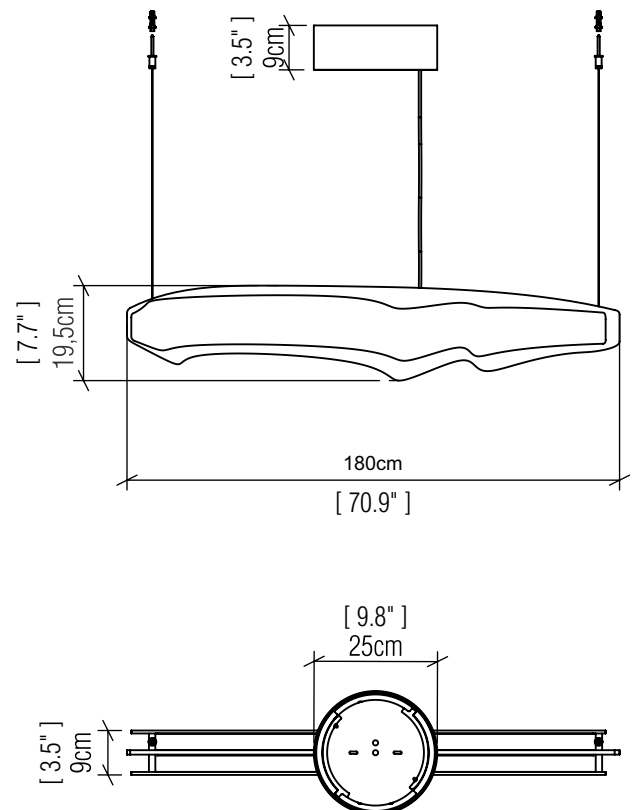

1472LED [LED]

Name: Horizon Accord Pendant 1472LED
 Collection: Horizon
 Application: Pendant
 Construction: Natural Wood Venner, MDF and Acrylic

Specifications

Light Source: Integrated LED Tape
 Driver Location: Canopy
 Color Temperature: 3000K, 3500K and 4000K
 Dimming Option: 0-10V, ELV/TRIAC
 CRI: 90
 Delivered Lumens: 4853 lm
 Total Power: 83 W
 Input Voltage: 120V - 277V
 Input Frequency: 60 Hz
 Canopy Dimension: N/A
 Height Adjustment Limit: 10'
 Weight: N/A

Fixture Image

Technical Drawing

Photometric Graph

Standards