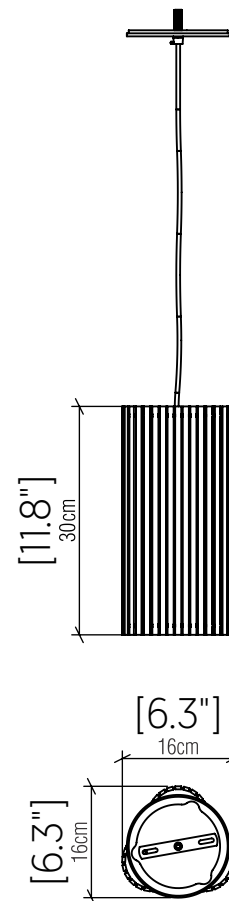

# 1479 [E-26]

Name: Living Hinges Accord Pendant 1479  
 Collection: Living Hinges  
 Application: Pendant  
 Construction: Natural Wood Veneer, MDF

## Fixture Image

## Specifications

Light Source: 1X 25W 120V-240V E26 [medium base]  
 Driver Location: N/A  
 Color Temperature: Lamp Dependent  
 Dimming Option: Lamp Dependent  
 CRI: Lamp Dependent  
 Delivered Lumens: Lamp Dependent  
 Total Power: Lamp Dependent  
 Input Voltage: 120V-240V  
 Input Frequency: 60 Hz  
 Canopy Dimension: H0.8cm Ø13,5cm / H0.31" Ø5.31"  
 Height Adjustment Limit: 10'  
 Weight:

## Technical Drawing