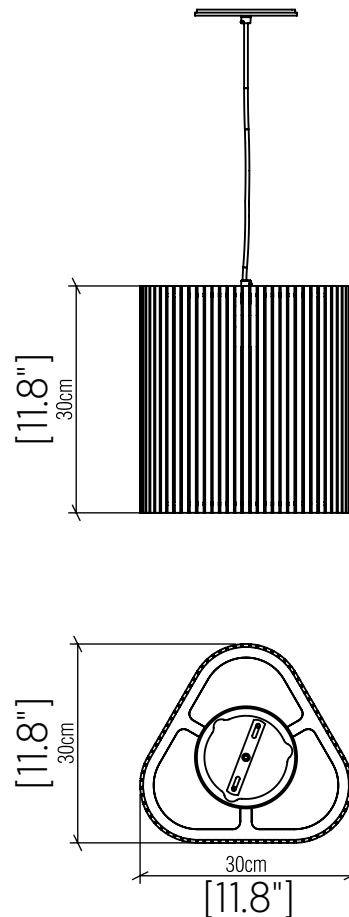

Technical Drawing