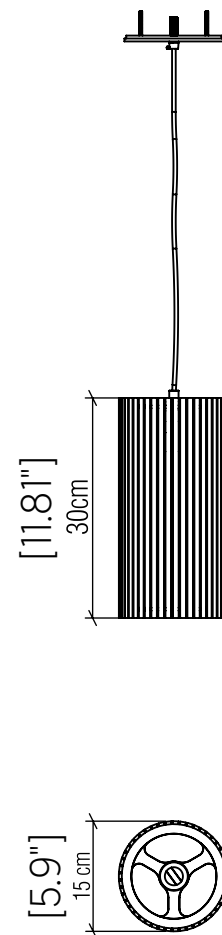

1485 [E-26]

Name: Living Hinges Accord Pendant 1485
 Collection: Living Hinges
 Application: Pendant
 Construction: Natural Wood Veneer, MDF

Fixture Image

Specifications

Light Source: 1X 25W 120V-240V E26 [medium base]
 Driver Location: N/A
 Color Temperature: Lamp Dependent
 Dimming Option: Lamp Dependent
 CRI: Lamp Dependent
 Delivered Lumens: Lamp Dependent
 Total Power: Lamp Dependent
 Input Voltage: 120V-240V
 Input Frequency: 60 Hz
 Canopy Dimension: H0.8cm Ø13,5cm / H0.31" Ø5.31"
 Height Adjustment Limit: 10'
 Weight:

Technical Drawing

Photometric Graph

Standards