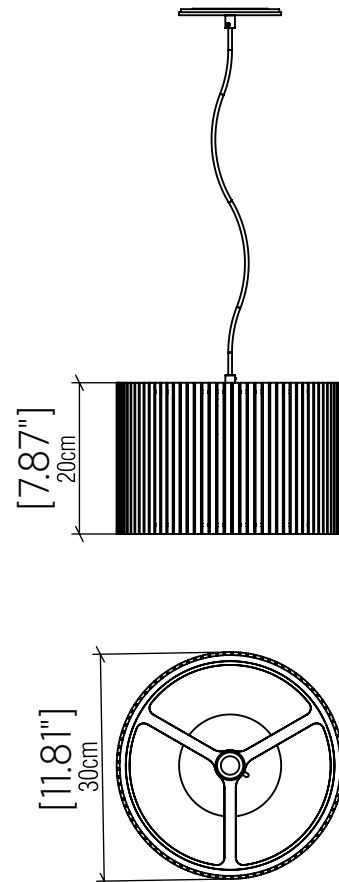

1486 [E-26]

Name: Living Hinges Accord Pendant 1486
 Collection: Living Hinges
 Application: Pendant
 Construction: Natural Wood Veneer, MDF

Specifications

Light Source: 1X 25W 120V-240V E26 [medium base]
 Driver Location: N/A
 Color Temperature: Lamp Dependent
 Dimming Option: Lamp Dependent
 CRI: Lamp Dependent
 Delivered Lumens: Lamp Dependent
 Total Power: Lamp Dependent
 Input Voltage: 120V-240V
 Input Frequency: 60 Hz
 Canopy Dimension: H0.8cm Ø13,5cm / H0.31" Ø5.31"
 Height Adjustment Limit: 10'
 Weight:

Fixture Image

Technical Drawing

Photometric Graph

Standards