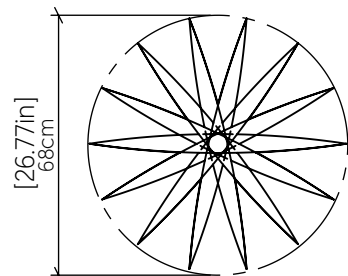

1243 [E-26]

Name: Versatile Accord Pendant 1243
 Collection: Clean
 Application: Pendant
 Construction: Natural Wood Veneer, MDF

Fixture Image

Specifications

Light Source: 1X 25W 120V-240V E26 [medium base]
 Driver Location: N/A
 Color Temperature: Lamp Dependent
 Dimming Option: Lamp Dependent
 CRI: Lamp Dependent
 Delivered Lumens: Lamp Dependent
 Total Power: Lamp Dependent
 Input Voltage: 120V-240V
 Input Frequency: 60 Hz
 Canopy Dimension: H0.8cm Ø13,5cm / H0.31" Ø5.31"
 Height Adjustment Limit: 10'
 Weight: 1.8kg/3.97lbs

Technical Drawing

Photometric Graph

Standards