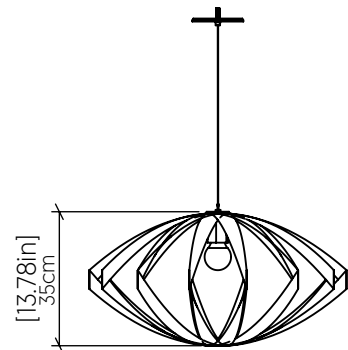

1243 [E-26]

Name: Versatile Accord Pendant 1243
 Collection: Clean
 Application: Pendant
 Construction: Natural Wood Veneer, MDF

Fixture Image

Specifications

Light Source: 1X 25W 120V-240V E26 [medium base]
 Driver Location: N/A
 Color Temperature: Lamp Dependent
 Dimming Option: Lamp Dependent
 CRI: Lamp Dependent
 Delivered Lumens: Lamp Dependent
 Total Power: Lamp Dependent
 Input Voltage: 120V-240V
 Input Frequency: 60 Hz
 Canopy Dimension: H0.8cm Ø13,5cm / H0.31" Ø5.31"
 Height Adjustment Limit: 10'
 Weight: 1.8kg/3.97lbs

Technical Drawing

Photometric Graph

Standards