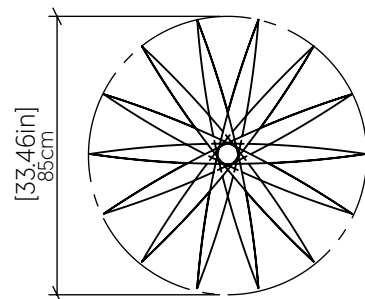

1244 [E-26]

Name: Versatile Accord Pendant 1244
 Collection: Clean
 Application: Pendant
 Construction: Natural Wood Veneer, MDF

Fixture Image

Specifications

Light Source: 1X 25W 120V-240V E26 [medium base]
 Driver Location: N/A
 Color Temperature: Lamp Dependent
 Dimming Option: Lamp Dependent
 CRI: Lamp Dependent
 Delivered Lumens: Lamp Dependent
 Total Power: Lamp Dependent
 Input Voltage: 120V-240V
 Input Frequency: 60 Hz
 Canopy Dimension: H0.8cm Ø13,5cm / H0.31" Ø5.31"
 Height Adjustment Limit: 10'
 Weight: 3.33kg/7.34lbs

Technical Drawing

Photometric Graph

Standards