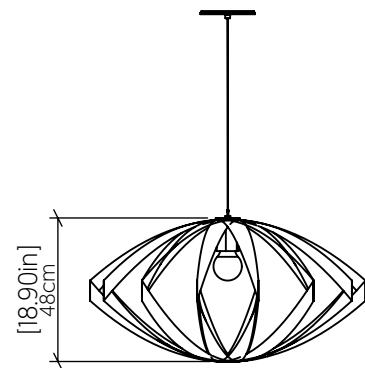

1244 [E-26]

Name: Versatile Accord Pendant 1244
 Collection: Clean
 Application: Pendant
 Construction: Natural Wood Veneer, MDF

Fixture Image

Specifications

Light Source: 1X 25W 120V-240V E26 [medium base]
 Driver Location: N/A
 Color Temperature: Lamp Dependent
 Dimming Option: Lamp Dependent
 CRI: Lamp Dependent
 Delivered Lumens: Lamp Dependent
 Total Power: Lamp Dependent
 Input Voltage: 120V-240V
 Input Frequency: 60 Hz
 Canopy Dimension: H0.8cm Ø13,5cm / H0.31" Ø5.31"
 Height Adjustment Limit: 10'
 Weight: 3.33kg/7.34lbs

Technical Drawing

Photometric Graph

Standards