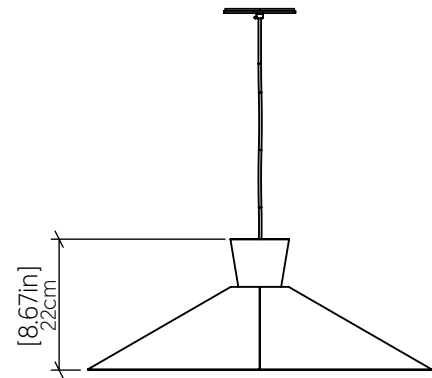

1475 [E-26]

Name: Conical Accord Pendant 1475
 Collection: Conical
 Application: Pendant
 Construction: Natural Wood Veneer, MDF and Acrylic

Specifications

Light Source: 1X 25W 120V-240V E26 [medium base]
 Driver Location: N/A
 Color Temperature: Lamp Dependent
 Dimming Option: Lamp Dependent
 CRI: Lamp Dependent
 Delivered Lumens: Lamp Dependent
 Total Power: Lamp Dependent
 Input Voltage: 120V-240V
 Input Frequency: 60 Hz
 Canopy Dimension: H0.8cm Ø13,5cm / H0.31" Ø5.31"
 Height Adjustment Limit: 10'
 Weight:

Fixture Image

Technical Drawing

Photometric Graph

Standards