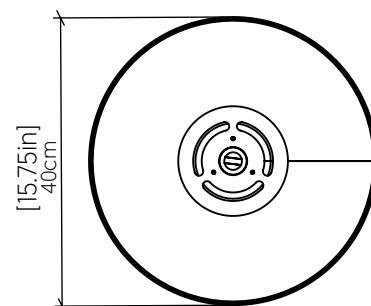

Specifier: _____ Date: _____

Project name: _____

Project location: _____

1474 [E-26]

Name: Conical Accord Pendant 1474
Collection: Conical
Application: Pendant
Construction: Natural Wood Veneer, MDF and Acrylic

Specifications

Light Source: 1X 25W 120V-240V E26 [medium base]
Driver Location: N/A
Color Temperature: Lamp Dependent
Dimming Option: Lamp Dependent
CRI: Lamp Dependent
Delivered Lumens: Lamp Dependent
Total Power: Lamp Dependent
Input Voltage: 120V-240V
Input Frequency: 60 Hz
Canopy Dimension: H0.8cm Ø13,5cm / H0.31" Ø5.31"
Height Adjustment Limit: 10'
Weight:

Fixture Image

Technical Drawing

Photometric Graph

Standards