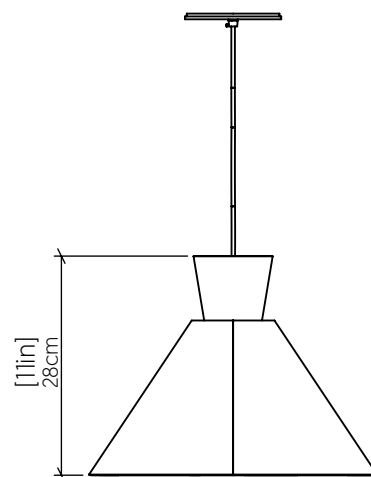

Specifier: _____ Date: _____

Project name: _____

Project location: _____

1474 [E-26]

Name: Conical Accord Pendant 1474
Collection: Conical
Application: Pendant
Construction: Natural Wood Veneer, MDF and Acrylic

Specifications

Light Source: 1X 25W 120V-240V E26 [medium base]
Driver Location: N/A
Color Temperature: Lamp Dependent
Dimming Option: Lamp Dependent
CRI: Lamp Dependent
Delivered Lumens: Lamp Dependent
Total Power: Lamp Dependent
Input Voltage: 120V-240V
Input Frequency: 60 Hz
Canopy Dimension: H0.8cm Ø13,5cm / H0.31" Ø5.31"
Height Adjustment Limit: 10'
Weight:

Fixture Image

Technical Drawing

Photometric Graph

Standards