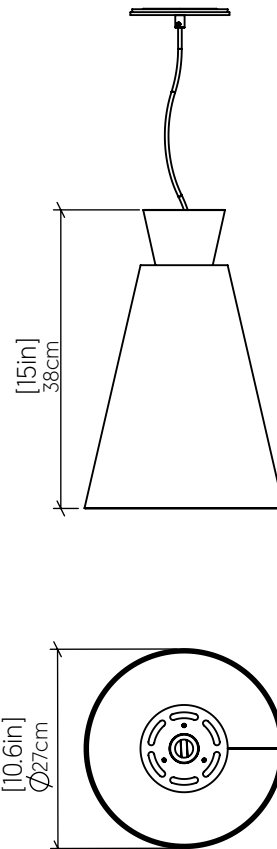

Specifier: _____ Date: _____

Project name: _____

Project location: _____

1473 [E-26]

Name: Conical Accord Pendant 1473
 Collection: Conical
 Application: Pendant
 Construction: Natural Wood Veneer, MDF and Acrylic

Specifications

Light Source: 1X 25W 120V-240V E26 [medium base]
 Driver Location: N/A
 Color Temperature: Lamp Dependent
 Dimming Option: Lamp Dependent
 CRI: Lamp Dependent
 Delivered Lumens: Lamp Dependent
 Total Power: Lamp Dependent
 Input Voltage: 120V-240V
 Input Frequency: 60 Hz
 Canopy Dimension: H0.8cm Ø13,5cm / H0.31" Ø5.31"
 Height Adjustment Limit: 10'
 Weight:

Fixture Image

Technical Drawing

Photometric Graph

Standards