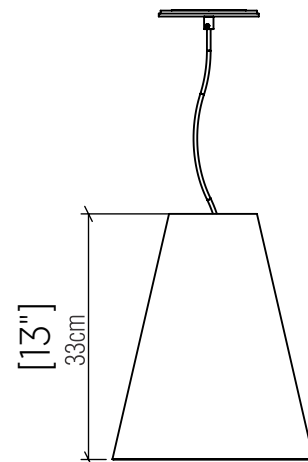

Specifier: _____ Date: _____

Project name: _____

Project location: _____

1483 [E-26]

Name: Conical Accord Pendant 1483
Collection: Conical
Application: Pendant
Construction: Natural Wood Veneer, MDF and Acrylic

Specifications

Light Source: 1X 25W 120V-240V E26 [medium base]
Driver Location: N/A
Color Temperature: Lamp Dependent
Dimming Option: Lamp Dependent
CRI: Lamp Dependent
Delivered Lumens: Lamp Dependent
Total Power: Lamp Dependent
Input Voltage: 120V-240V
Input Frequency: 60 Hz
Canopy Dimension: H0.8cm Ø13,5cm / H0.31" Ø5.31"
Height Adjustment Limit: 10'
Weight:

Fixture Image

Technical Drawing

Photometric Graph

Standards