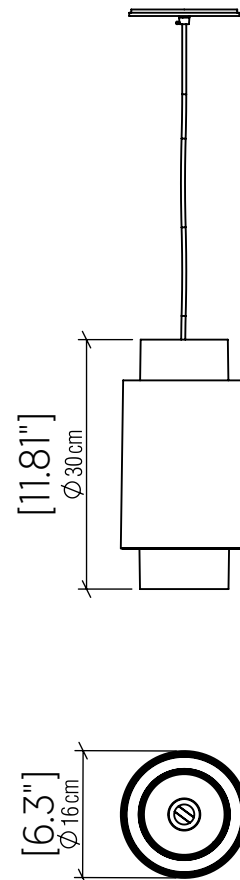

1476 [E-26]

Name: Cylindrical Accord Pendant 1476
 Collection: Cylindrical
 Application: Pendant
 Construction: Natural Wood Veneer, MDF and Acrylic

Specifications

Light Source: 1X 25W 120V-240V E26 [medium base]
 Driver Location: N/A
 Color Temperature: Lamp Dependent
 Dimming Option: Lamp Dependent
 CRI: Lamp Dependent
 Delivered Lumens: Lamp Dependent
 Total Power: Lamp Dependent
 Input Voltage: 120V-240V
 Input Frequency: 60 Hz
 Canopy Dimension: H0.8cm Ø13,5cm / H0.31" Ø5.31"
 Height Adjustment Limit: 10'
 Weight:

Fixture Image

Technical Drawing

Photometric Graph

Standards