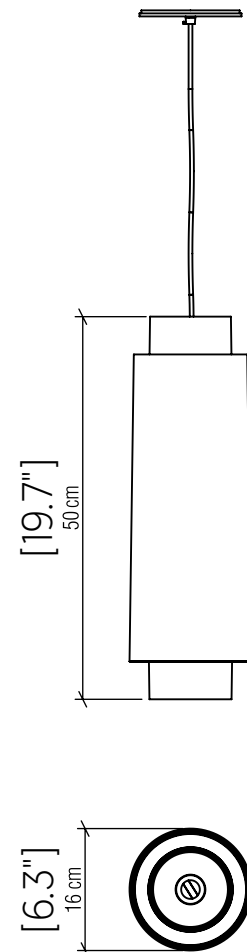

1478 [E-26]

Name: Cylindrical Accord Pendant 1478
 Collection: Cylindrical
 Application: Pendant
 Construction: Natural Wood Veneer, MDF and Acrylic

Specifications

Light Source: 1X 25W 120V-240V E26 [medium base]
 Driver Location: N/A
 Color Temperature: Lamp Dependent
 Dimming Option: Lamp Dependent
 CRI: Lamp Dependent
 Delivered Lumens: Lamp Dependent
 Total Power: Lamp Dependent
 Input Voltage: 120V-240V
 Input Frequency: 60 Hz
 Canopy Dimension: H0.8cm Ø13,5cm / H0.31" Ø5.31"
 Height Adjustment Limit: 10'
 Weight:

Fixture Image

Technical Drawing

Photometric Graph

Standards