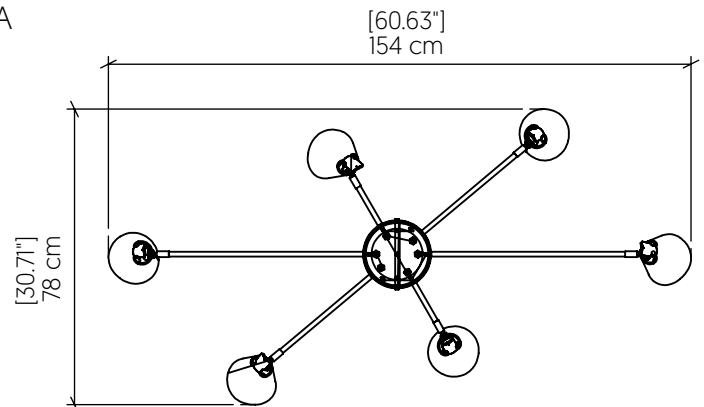

1447 [E-26]

Name: Balance Accord Pendant 1447
 Collection: Balance
 Application: Pendant
 Construction: Natural Wood Venner, MDF and Carbon Steel

Specifications

Light Source: 6x E26 25W 120V-240V
 Driver Location: N/A
 Color Temperature: Lamp Dependent
 Dimming Option: Lamp Dependent
 CRI: Lamp Dependent
 Delivered Lumens: Lamp Dependent
 Total Power: Lamp Dependent
 Input Voltage: 120V - 240V
 Input Frequency: 60 Hz
 Canopy Dimension: H4cm Ø18cm / H1.57" Ø7.08"
 Height Adjustment Limit: N/A
 Weight: N/A

Fixture Image

Technical Drawing

Photometric Graph

Standards