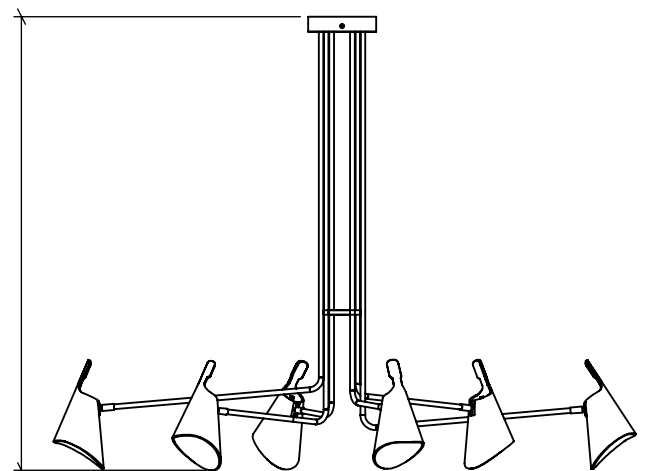

1447 [E-26]

Name: Balance Accord Pendant 1447
 Collection: Balance
 Application: Pendant
 Construction: Natural Wood Venner, MDF and Carbon Steel

Specifications

Light Source: 6x E26 25W 120V-240V
 Driver Location: N/A
 Color Temperature: Lamp Dependent
 Dimming Option: Lamp Dependent
 CRI: Lamp Dependent
 Delivered Lumens: Lamp Dependent
 Total Power: Lamp Dependent
 Input Voltage: 120V - 240V
 Input Frequency: 60 Hz
 Canopy Dimension: H4cm Ø18cm / H1.57" Ø7.08"
 Height Adjustment Limit: N/A
 Weight: N/A

Fixture Image

Technical Drawing

Photometric Graph

Standards