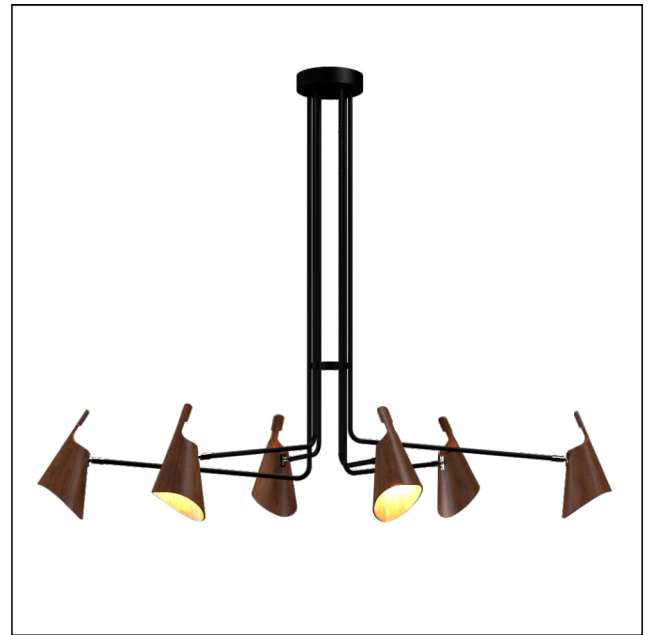

1447 [E-26]

Name: Balance Accord Pendant 1447
Collection: Balance
Application: Pendant
Construction: Natural Wood Venner, MDF and Carbon Steel

Specifications

Light Source: 6x E26 25W 120V-240V
Driver Location: N/A
Color Temperature: Lamp Dependent
Dimming Option: Lamp Dependent
CRI: Lamp Dependent
Delivered Lumens: Lamp Dependent
Total Power: Lamp Dependent
Input Voltage: 120V - 240V
Input Frequency: 60 Hz
Canopy Dimension: H4cm Ø18cm / H1.57" Ø7.08"
Height Adjustment Limit: N/A
Weight: N/A

Fixture Image