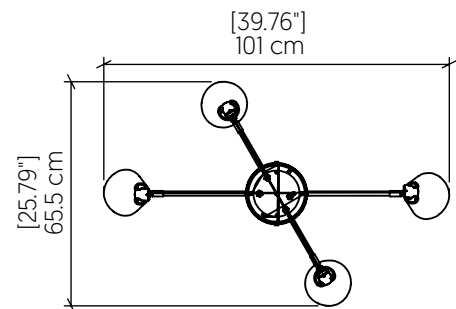

1446 [E-26]

Name: Balance Accord Pendant 1446
 Collection: Balance
 Application: Pendant
 Construction: Natural Wood Venner, MDF and Carbon Steel

Specifications

Light Source: 4x E26 25W 120V-240V
 Driver Location N/A
 Color Temperature: Lamp Dependent
 Dimming Option: Lamp Dependent
 CRI: Lamp Dependent
 Delivered Lumens: Lamp Dependent
 Total Power: Lamp Dependent
 Input Voltage: 120V - 240V
 Input Frequency: 60 Hz
 Canopy Dimension H4cm Ø18cm / H1.57" Ø7.08"
 Height Adjustment Limit: N/A
 Weight: N/A

Fixture Image

Technical Drawing

Photometric Graph

Standards