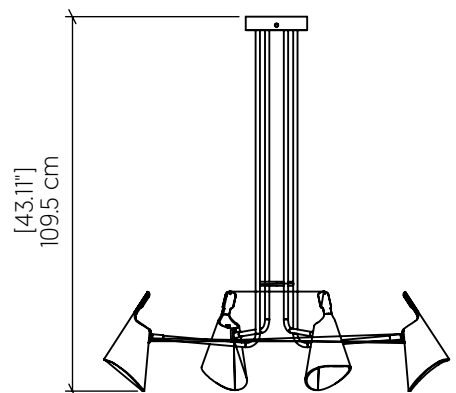

1446 [E-26]

Name: Balance Accord Pendant 1446
 Collection: Balance
 Application: Pendant
 Construction: Natural Wood Venner, MDF and Carbon Steel

Specifications

Light Source: 4x E26 25W 120V-240V
 Driver Location N/A
 Color Temperature: Lamp Dependent
 Dimming Option: Lamp Dependent
 CRI: Lamp Dependent
 Delivered Lumens: Lamp Dependent
 Total Power: Lamp Dependent
 Input Voltage: 120V - 240V
 Input Frequency: 60 Hz
 Canopy Dimension H4cm Ø18cm / H1.57" Ø7.08"
 Height Adjustment Limit: N/A
 Weight: N/A

Fixture Image

Technical Drawing

Photometric Graph

Standards