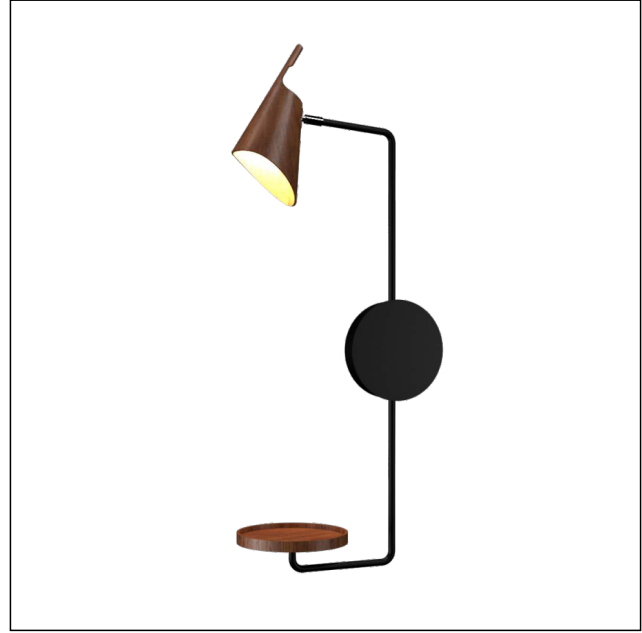

4151 [E-26]

Name: Balance Accord Wall Lamp 4151
Collection: Balance
Application: Wall
Construction: Natural Wood Veneer, MDF and Carbon Steel

Specifications

Light Source: 1X 25W 120V-240V E26 (medium base)
Light Bulbs not Included
Color Temperature: Lamp dependent
CRI: Lamp dependent
Delivered Lumens: Lamp dependent
Total Power: Lamp dependent
Input Voltage: 120V - 240V
Input Frequency: 60 Hz
Canopy Dimension: Ø18.7cm W3.95cm / Ø7.36" W1.55"
Height Adjustment Limit: N/A
Weight: N/A

Fixture Image

Technical Drawing