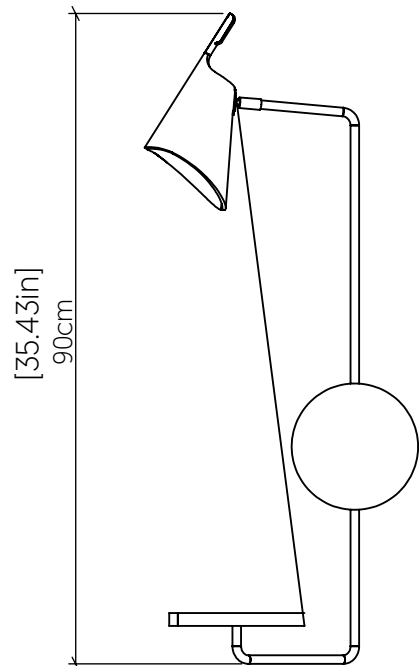

4151 [E-26]

Name: Balance Accord Wall Lamp 4151
 Collection: Balance
 Application: Wall
 Construction: Natural Wood Veneer, MDF and Carbon Steel

Specifications

Light Source: 1X 25W 120V-240V E26 (medium base)
 Light Bulbs not Included
 Color Temperature: Lamp dependent
 CRI: Lamp dependent
 Delivered Lumens: Lamp dependent
 Total Power: Lamp dependent
 Input Voltage: 120V - 240V
 Input Frequency: 60 Hz
 Canopy Dimension: Ø18.7cm W3.95cm / Ø7.36" W1.55"
 Height Adjustment Limit: N/A
 Weight: N/A

Fixture Image

Technical Drawing

Photometric Graph

Standards