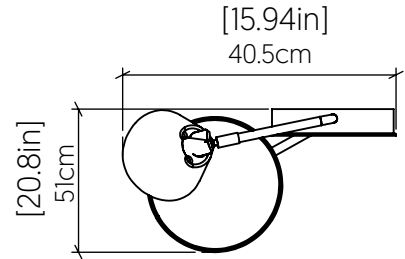

4151 [E-26]

Name: Balance Accord Wall Lamp 4151
 Collection: Balance
 Application: Wall
 Construction: Natural Wood Veneer, MDF and Carbon Steel

Specifications

Light Source: 1X 25W 120V-240V E26 (medium base)
 Light Bulbs not Included
 Color Temperature: Lamp dependent
 CRI: Lamp dependent
 Delivered Lumens: Lamp dependent
 Total Power: Lamp dependent
 Input Voltage: 120V - 240V
 Input Frequency: 60 Hz
 Canopy Dimension: Ø18.7cm W3.95cm / Ø7.36" W1.55"
 Height Adjustment Limit: N/A
 Weight: N/A

Fixture Image

Technical Drawing

Photometric Graph

Standards