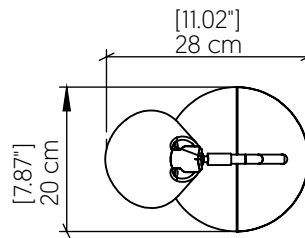

Specifier: _____ Date: _____

Project name: _____

Project location: _____

7063 [E-26]

Name: Balance Accord Table Lamp 7063
Collection: Balance
Application: Table
Construction: Natural Wood Venner, MDF and Carbon Steel

Specifications

Light Source: 1x E26 25W 120V-240V
Driver Location: N/A
Color Temperature: Lamp Dependent
Dimming Option: Lamp Dependent
CRI: Lamp Dependent
Delivered Lumens: Lamp Dependent
Total Power: Lamp Dependent
Input Voltage: 120V - 240V
Input Frequency: 60 Hz
Canopy Dimension: N/A
Height Adjustment Limit: N/A
Weight: N/A

Fixture Image

Technical Drawing

Photometric Graph

Standards