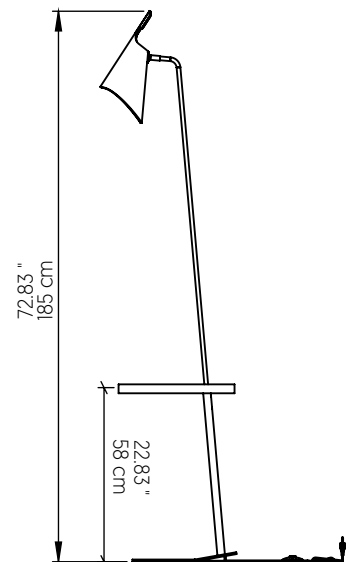

3042 [E-26]

Name: Balance Accord Floor Lamp 3042
 Collection: Balance
 Application: Floor Lamp
 Construction: Natural Wood Veneer, MDF and Carbon Steel

Specifications

Light Source: 1X 25W 120v-240v E26 (medium base)
 Light Bulbs not Included
 Color Temperature: Lamp dependent
 CRI: Lamp dependent
 Delivered Lumens: Lamp dependent
 Total Power: Lamp dependent
 Input Voltage: 120V - 240V
 Input Frequency: 60 Hz
 Canopy Dimension: N/A
 Height Adjustment Limit: N/A
 Weight: N/A

Fixture Image

Technical Drawing

Photometric Graph

Standards