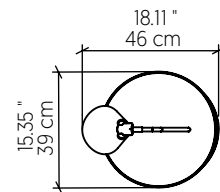

3042 [E-26]

Name: Balance Accord Floor Lamp 3042
 Collection: Balance
 Application: Floor Lamp
 Construction: Natural Wood Veneer, MDF and Carbon Steel

Specifications

Light Source: 1X 25W 120v-240v E26 (medium base)
 Light Bulbs not Included
 Color Temperature: Lamp dependent
 CRI: Lamp dependent
 Delivered Lumens: Lamp dependent
 Total Power: Lamp dependent
 Input Voltage: 120V - 240V
 Input Frequency: 60 Hz
 Canopy Dimension: N/A
 Height Adjustment Limit: N/A
 Weight: N/A

Fixture Image

Technical Drawing

Photometric Graph

Standards