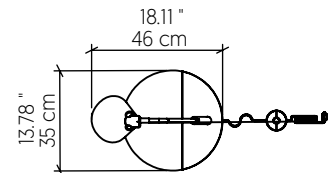

3041 [E-26]

Name: Balance Accord Floor Lamp 3041
Collection: Balance
Application: Floor Lamp
Construction: Natural Wood Veneer, MDF and Carbon Steel

Specifications

Light Source: 1X 25W 120v-240v E26 (medium base)
Light Bulbs not Included
Color Temperature: Lamp dependent
CRI: Lamp dependent
Delivered Lumens: Lamp dependent
Total Power: Lamp dependent
Input Voltage: 120V - 240V
Input Frequency: 60 Hz
Canopy Dimension: N/A
Height Adjustment Limit: N/A
Weight: N/A

Fixture Image

Technical Drawing

Photometric Graph

Standards