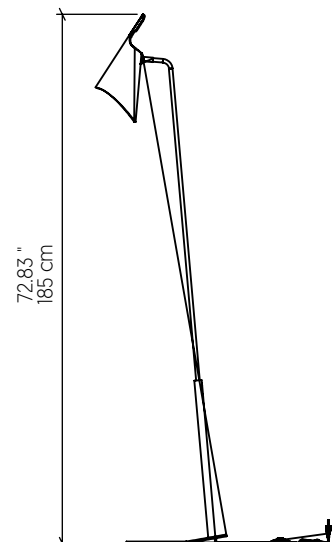

## 3041 [E-26]

Name: Balance Accord Floor Lamp 3041  
 Collection: Balance  
 Application: Floor Lamp  
 Construction: Natural Wood Veneer, MDF and Carbon Steel

### Specifications

Light Source: 1X 25W 120v-240v E26 (medium base)  
 Light Bulbs not Included  
 Color Temperature: Lamp dependent  
 CRI: Lamp dependent  
 Delivered Lumens: Lamp dependent  
 Total Power: Lamp dependent  
 Input Voltage: 120V - 240V  
 Input Frequency: 60 Hz  
 Canopy Dimension: N/A  
 Height Adjustment Limit: N/A  
 Weight: N/A

### Technical Drawing