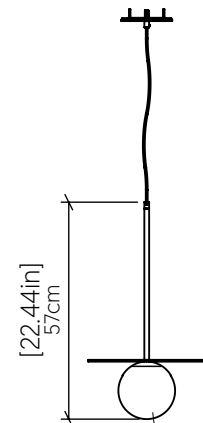

1462 [E-26]

Name: Orbit Accord Pendant 1462
 Collection: Cubic
 Application: Pendant
 Construction: Natural Wood Veneer, MDF,
 Frosted Glass and Carbon Steel

Specifications

Light Source: 1x 25w 120V-240V E26 [medium base]
 Lamps not included
 Color Temperature: Lamp Dependent
 Dimming Option: Lamp Dependent
 CRI: Lamp Dependent
 Delivered Lumens: Lamp Dependent
 Total Power: Lamp Dependent
 Input Voltage: 120V-240V
 Input Frequency: 60 Hz
 Canopy Dimension: H0.8xØ13.5cm / H0.31xØ5.31"
 Height Adjustment Limit: 10'
 Lamp Type: E26- A15 (1.9" diameter)

Fixture Image

Technical Drawing

Photometric Graph

Standards