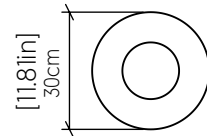

1462 [E-26]

Name: Orbit Accord Pendant 1462
Collection: Cubic
Application: Pendant
Construction: Natural Wood Veneer, MDF,
Frosted Glass and Carbon Steel

Specifications

Light Source: 1x 25w 120V-240V E26 [medium base]
Lamps not included
Color Temperature: Lamp Dependent
Dimming Option: Lamp Dependent
CRI: Lamp Dependent
Delivered Lumens: Lamp Dependent
Total Power: Lamp Dependent
Input Voltage: 120V-240V
Input Frequency: 60 Hz
Canopy Dimension: H0.8xØ13.5cm / H0.31xØ5.31"
Height Adjustment Limit: 10'
Lamp Type: E26- A15 (1.9" diameter)

Fixture Image

Technical Drawing

Photometric Graph

Standards