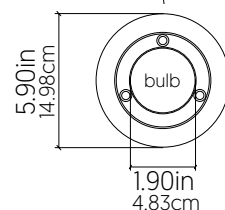

1462 [E-26]

Name: Orbit Accord Pendant 1462
 Collection: Cubic
 Application: Pendant
 Construction: Natural Wood Veneer, MDF,
 Frosted Glass and Carbon Steel

Specifications

Light Source: 1x 25w 120V-240V E26 [medium base]
 Lamps not included
 Color Temperature: Lamp Dependent
 Dimming Option: Lamp Dependent
 CRI: Lamp Dependent
 Delivered Lumens: Lamp Dependent
 Total Power: Lamp Dependent
 Input Voltage: 120V-240V
 Input Frequency: 60 Hz
 Canopy Dimension: H0.8xØ13.5cm / H0.31xØ5.31"
 Height Adjustment Limit: 10'
 Lamp Type: E26- A15 (1.9" diameter)

Fixture Image

Technical Drawing

Photometric Graph

Standards