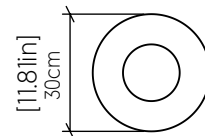

1462 [E-26]

Name: Orbit Accord Pendant 1462
Collection: Cubic
Application: Pendant
Construction: Natural Wood Veneer, MDF,
Frosted Glass and Carbon Steel

Specifications

Light Source: 1x 25w 120V-240V E26 [medium base]
Lamps not included
Color Temperature: Lamp Dependent
Dimming Option: Lamp Dependent
CRI: Lamp Dependent
Delivered Lumens: Lamp Dependent
Total Power: Lamp Dependent
Input Voltage: 120V-240V
Input Frequency: 60 Hz
Canopy Dimension: H0.8xØ13.5cm / H0.31xØ5.31"
Height Adjustment Limit: 10'
Weight: N/A

Fixture Image

Technical Drawing

Photometric Graph

Standards