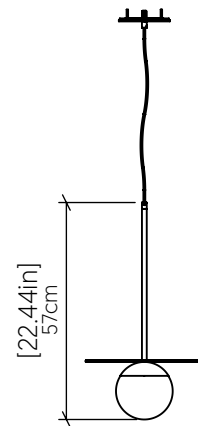

1462 [E-26]

Name: Orbit Accord Pendant 1462
Collection: Cubic
Application: Pendant
Construction: Natural Wood Veneer, MDF,
Frosted Glass and Carbon Steel

Specifications

Light Source: 1x 25w 120V-240V E26 [medium base]
Lamps not included
Color Temperature: Lamp Dependent
Dimming Option: Lamp Dependent
CRI: Lamp Dependent
Delivered Lumens: Lamp Dependent
Total Power: Lamp Dependent
Input Voltage: 120V-240V
Input Frequency: 60 Hz
Canopy Dimension: H0.8xØ13.5cm / H0.31xØ5.31"
Height Adjustment Limit: 10'
Weight: N/A

Fixture Image

Technical Drawing

Photometric Graph

Standards