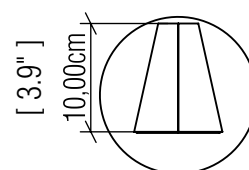

4197 [GU10]

Name: Clean Accord Wall Lamp 4197
Collection: Clean
Application: Wall Lamp
Construction: Natural Wood Venner, MDF

Specifications

Light Source: 1x GU10 6W 120v-277v
Light Bulbs not Included
Color Temperature: Lamp dependent
CRI: Lamp dependent
Delivered Lumens: Lamp dependent
Total Power: Lamp dependent
Input Voltage: 120V-277V
Input Frequency: 60 Hz
Canopy Dimension: N/A
Weight:

Fixture Image

Technical Drawing

Photometric Graph

Standards