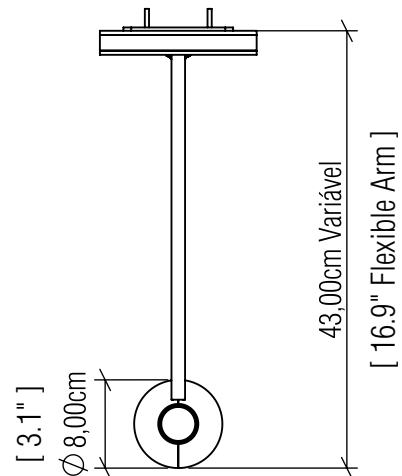

## 4197 [GU10]

Name: Clean Accord Wall Lamp 4197  
 Collection: Clean  
 Application: Wall Lamp  
 Construction: Natural Wood Venner, MDF

### Specifications

Light Source: 1x GU10 6W 120v-277v  
 Light Bulbs not Included  
 Color Temperature: Lamp dependent  
 CRI: Lamp dependent  
 Delivered Lumens: Lamp dependent  
 Total Power: Lamp dependent  
 Input Voltage: 120V-277V  
 Input Frequency: 60 Hz  
 Canopy Dimension: N/A  
 Weight:

### Technical Drawing