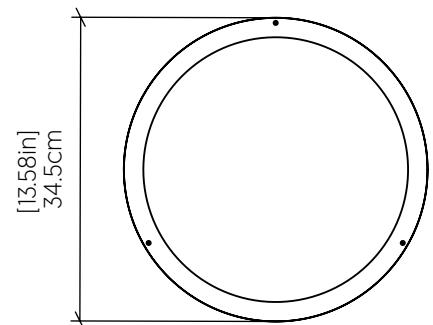

1441LED (LED)

Name: Naiá Accord Pendant 1441 LED
 Collection: Naiá
 Application: Pendant
 Construction: Natural Wood Venner, MDF and Acrylic

Specifications

Light Source: LED Strip
 Driver Location: Inside the canopy
 Color Temperature: 3000K, 3500K and 4000K
 Dimming Option: 0-10V, ELV/TRIAC
 CRI: 90
 Delivered Lumens: 1076 lm
 Total Power: 22.9 W
 Input Voltage: 120V - 277V
 Input Frequency: 60 Hz
 Canopy Dimension: H7.5cm Ø25cm / H2.95" Ø9.84"
 Height Adjustment Limit: 10"
 Weight: N/A

Fixture Image

Technical Drawing

Photometric Graph

Standards