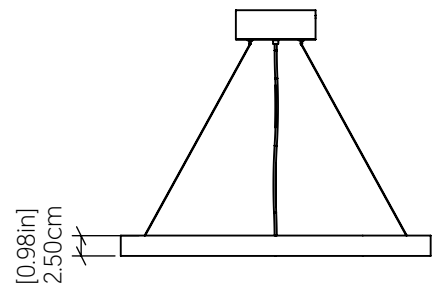

1441LED (LED)

Name: Naiá Accord Pendant 1441 LED
 Collection: Naiá
 Application: Pendant
 Construction: Natural Wood Venner, MDF and Acrylic

Specifications

Light Source: LED Strip
 Driver Location: Inside the canopy
 Color Temperature: 3000K, 3500K and 4000K
 Dimming Option: 0-10V, ELV/TRIAC
 CRI: 90
 Delivered Lumens: 1076 lm
 Total Power: 22.9 W
 Input Voltage: 120V - 277V
 Input Frequency: 60 Hz
 Canopy Dimension: H7.5cm Ø25cm / H2.95" Ø9.84"
 Height Adjustment Limit: 10"
 Weight: N/A

Fixture Image

Technical Drawing

Photometric Graph

Standards